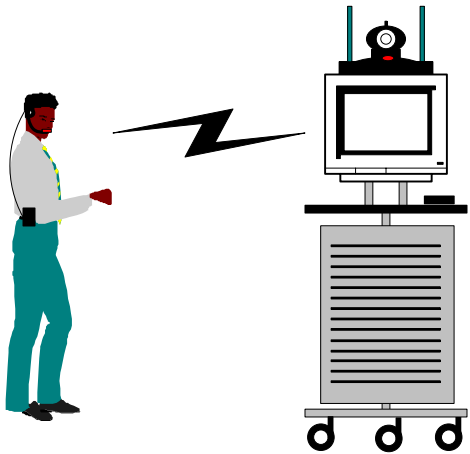

MVIC II Configured with an external integrated video camera for greater zoom and camera control

MVIC II Can be easily connected to a 37" to 42" LCD monitor or projector for large group conferences

MVIC II Configured with wireless lavalier microphone. Supports up to 700 range

MVIC II Configured with wireless two-way headset and boom microphone for complete wireless freedom. Remote end user can control camera pan/tilt and zoom operations

ExStream Mobile Technologies Optional Configurations
Mobile Video Interactive Companion (MVIC II)