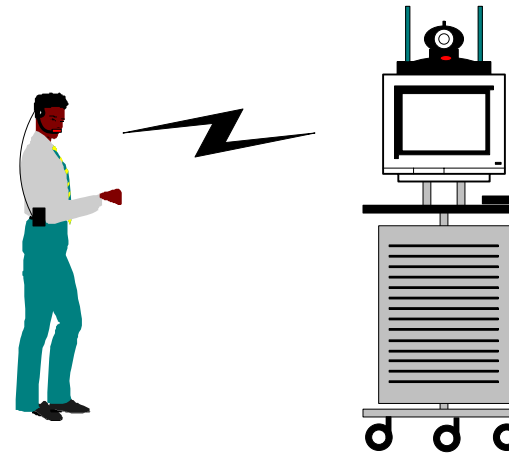

MVIC II Configured with an external integrated video camera for greater zoom and camera control

MVIC II Can be easily connected to a 37" to 42" LCD monitor or projector for large group conferences

MVIC II Configured with wireless lavalier microphone. Supports up to 700 range

MVIC II Configured with wireless two-way headset and boom microphone for complete wireless freedom. Remote end user can control camera pan/tilt and zoom operations

ExStream Mobile Technologies Optional Configurations
Mobile Video Interactive Companion (MVIC II)